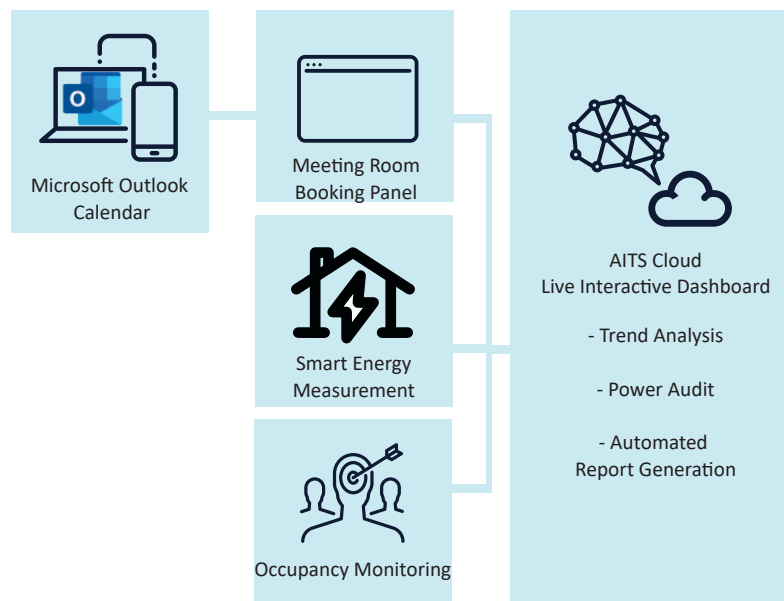

Visibility and Insights

Analytics in the backend aggregates all booking and resource usage data to give you a trend analysis. Room usage patterns are beautifully visualized on an interactive live dashboard.

High Security and Privacy

AITS uses end-to-end encryption and is fully compliant with privacy laws.

Extensive Reports

Customized report generation for internal audits and documentation.

Cloud Solution / On-premise Solution

Our system creates and stores profiles in the device (edge computing) and backs them up to your cloud (eliminating the hassle of profile management) / to your local server (giving you full control of all device and profile data).

Customizations

AITS is a one-stop complete Artificial Intelligence solution integrator. We can provide customized solutions tailored to your business needs.

System Architecture