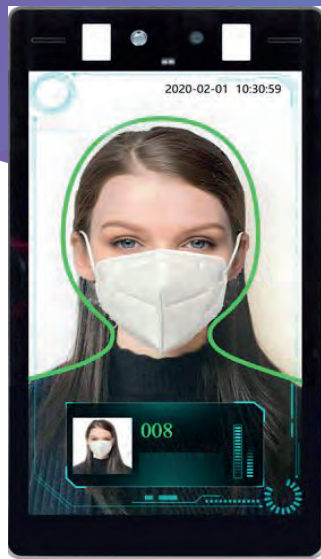

Product Features

Easy Enrolment and Management

Simple, streamlined enrolment process that saves time for both administrators and users.

Speed and Accuracy

Speedy in identifying the personnel and their temperature.

Mask & Temperature Detection

Eliminate the need for a guard to enforce compliance in the new norm environment by automatically reading temperature, and verifying if the person is wearing a mask. Access will not be given to those with high temperature or without a mask.