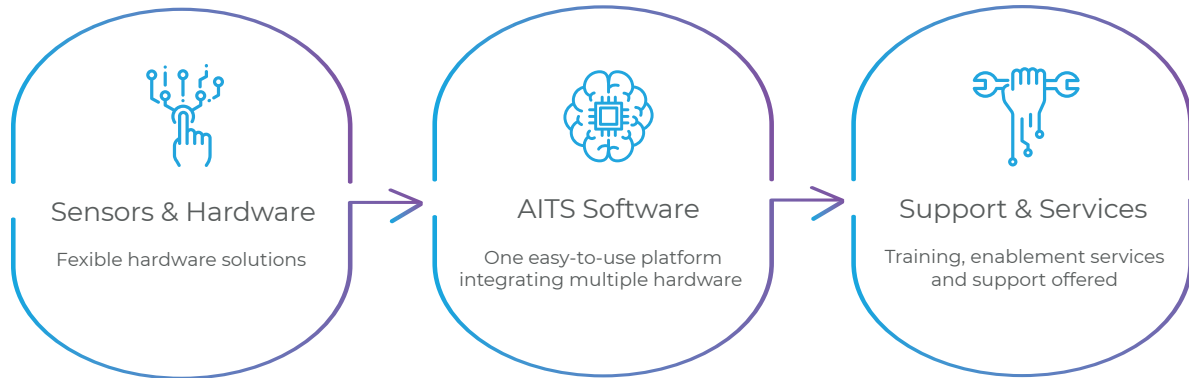

AITSS Offerings

✉ sales@aitssg.com

📍 No 1 Irving Place,
The Commerze@Irving #08-13,
Singapore 369546

CONTACT US TODAY
+65 6909 3593
www.aitssg.com

Why Choose Us?

- ✓ Cost efficient
- ✓ Singapore-based company with full ownership of our Intellectual Properties
- ✓ We offer the longest Defects Liability Period (DLP) in the market (15 months)