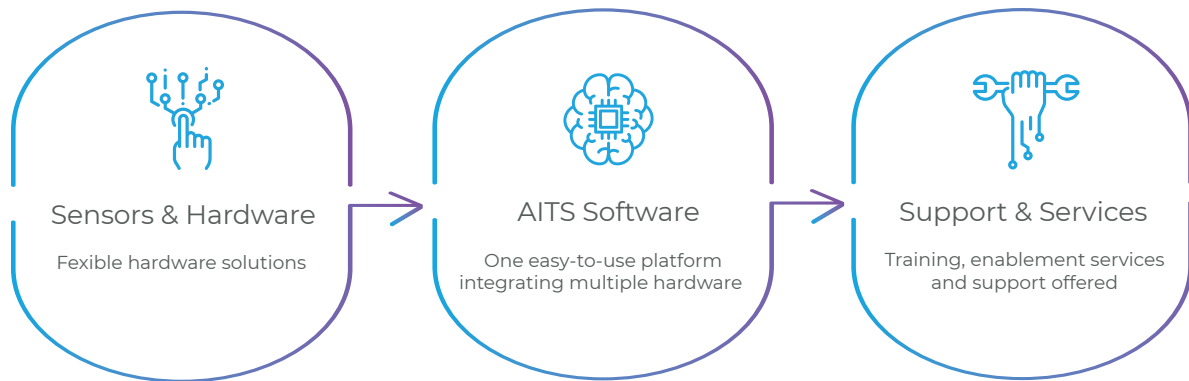

AITSS Offerings

✉ sales@aitssg.com

📍 No 1 Irving Place,
The Commerze@Irving #08-13,
Singapore 369546

CONTACT US TODAY
+65 6909 3593
www.aitssg.com

Why Choose Us?

- ✓ Cost efficient
- ✓ Singapore-based company with full ownership of our Intellectual Properties
- ✓ We offer the longest Defects Liability Period (DLP) in the market (15 months)