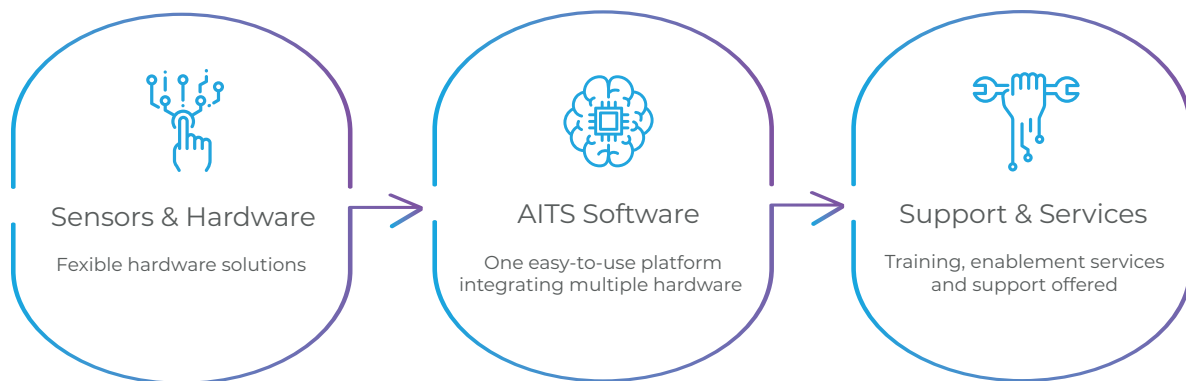

AITSS Offerings

✉ sales@aitssg.com

📍 No 1 Irving Place,
The Commerze@Irving #08-13,
Singapore 369546

CONTACT US TODAY
+65 6909 3593
www.aitssg.com

Why Choose Us?

- ✓ Cost efficient
- ✓ Singapore-based company with full ownership of our Intellectual Properties
- ✓ We offer the longest Defects Liability Period (DLP) in the market (15 months)